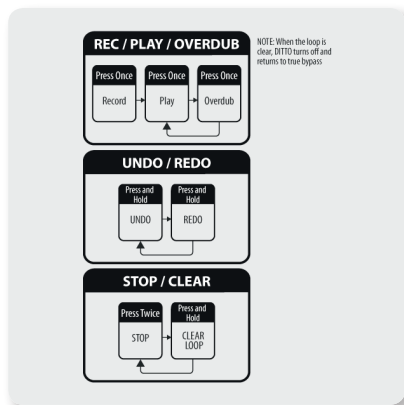

Stompboxes

DITTO STEREO LOOPER

Highly Intuitive Looper Pedal with Stereo I/O and Loop Import/Export

StarJam – Jamming With Rock Royalty

So, what’s cooler than looping? Looping with the stars! Star jam allows you to do just that! We’ve got the coolest guys out there providing you with loops for practice, inspiration and having fun – free of charge!

[Check out Starjam now!](#)

How Do You Ditto?

DITTO STEREO LOOPER makes looping as easy as 1-2-3. No hassle or needlessly complicated stuff, Ditto Stereo Looper is boiled down to the essentials and makes control intuitive yet flexible, so guitarists can focus on what matters most: playing and performing. You press once to record, press once again to play the loop. Press once to add another layer of sounds (something you can keep repeating until you run out of ideas). You press and hold to Undo a layer and press and hold again to Redo. Press twice to stop, after which you can press and hold to clear the loop. Ah, if only life were this simple.